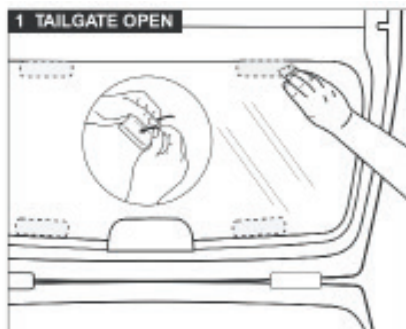

Installation Manual

HONDA JAZZ 5DR
HON-JAZZ-5-A

COMPONENTS INCLUDED

CL-P03 x 4

CL-P02 x 4

CL-M03 x 2

CL-W01 x 1

Installation

HONDA JAZZ 5DR

HON-JAZZ-5-A

WARNING:

Read these fitting instructions carefully before you start the installation. Rear passenger windows must not be lowered more than 1/3 whilst the blinds are fitted and the vehicle is in motion. On installation care must be taken not to scratch any paintwork with clips.