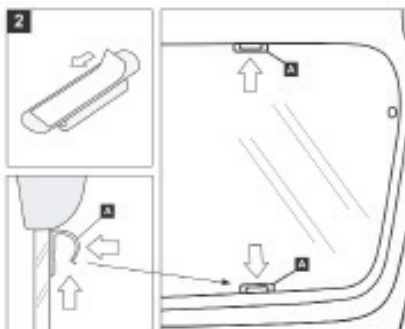

Installation Manual

HONDA JAZZ 5DR
HON-JAZZ-5-A

COMPONENTS INCLUDED

CL-P03 x 4

CL-P02 x 4

CL-M03 x 2

CL-W01 x 1

Installation

HONDA JAZZ 5DR

HON-JAZZ-5-A

WARNING:

Read these fitting instructions carefully before you start the installation. Rear passenger windows must not be lowered more than 1/3 whilst the blinds are fitted and the vehicle is in motion. On installation care must be taken not to scratch any paintwork with clips.