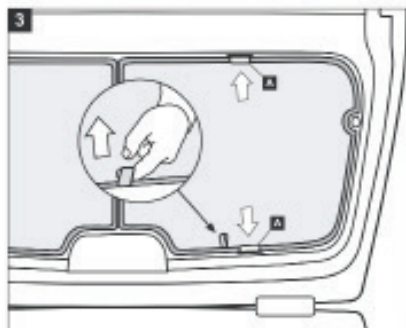

Installation Manual

HONDA JAZZ 5DR
HON-JAZZ-5-A

COMPONENTS INCLUDED

CL-P03 x 4

CL-P02 x 4

CL-M03 x 2

CL-W01 x 1

Installation

HONDA JAZZ 5DR

HON-JAZZ-5-A

WARNING:

Read these fitting instructions carefully before you start the installation. Rear passenger windows must not be lowered more than 1/3 whilst the blinds are fitted and the vehicle is in motion. On installation care must be taken not to scratch any paintwork with clips.