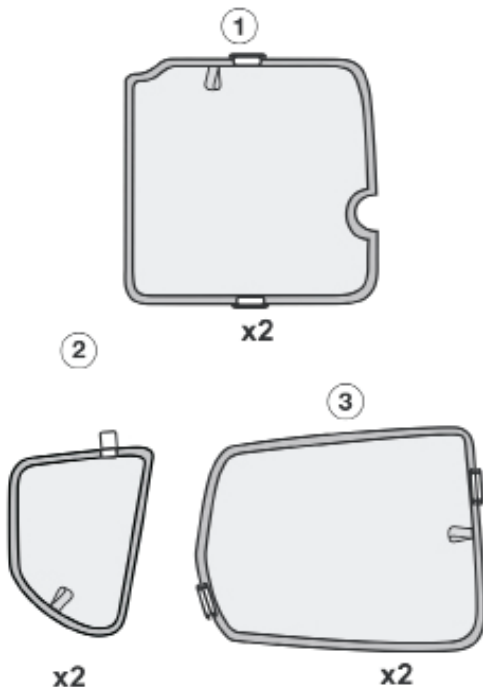

Installation Manual

HONDA JAZZ 5DR
HON-JAZZ-5-A

COMPONENTS INCLUDED

CL-P03 x 4

CL-P02 x 4

CL-M03 x 2

CL-W01 x 1

Installation

HONDA JAZZ 5DR

HON-JAZZ-5-A

WARNING:

Read these fitting instructions carefully before you start the installation. Rear passenger windows must not be lowered more than 1/3 whilst the blinds are fitted and the vehicle is in motion. On installation care must be taken not to scratch any paintwork with clips.