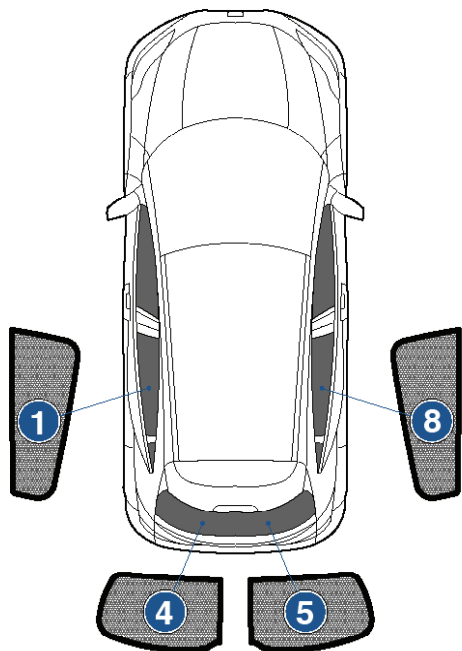

# Installation Manual

HONDA HRV 5DR  
HON-HRV-5-A

COMPONENTS INCLUDED

SHADES

FIXING CLIPS

CL-M09 x 2

CL-M03 x 2

CL-M05 x 4