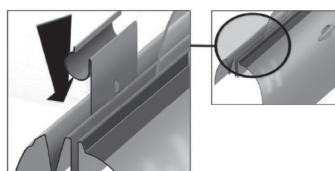

Installation Manual

HONDA CR-V 5DR
HON-CRV-5-C

COMPONENTS INCLUDED

CL-M02 x 10

CL-M13 x 2

Installation

HONDA CR-V 5DR

HON-CRV-5-C

SIDE SHADE INSTALLATION

Installation

HONDA CR-V 5DR

HON-CRV-5-C

QUARTER LIGHT SHADE INSTALLATION

Installation

HONDA CR-V 5DR

HON-CRV-5-C