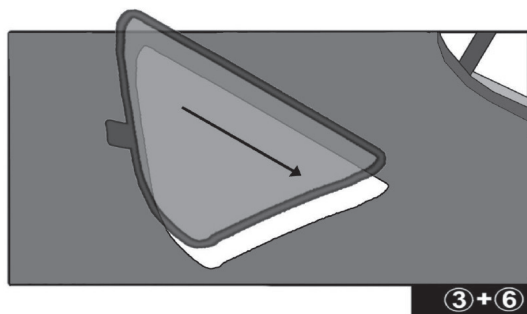

SIDE SHADE INSTALLATION

Installation

HONDA CR-V 5DR

HON-CRV-5-C

QUARTER LIGHT SHADE INSTALLATION

Installation

HONDA CR-V 5DR

HON-CRV-5-C