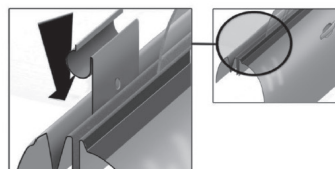

Installation Manual

HONDA CR-V 5DR
HON-CRV-5-C

COMPONENTS INCLUDED

CL-M02 x 10

CL-M13 x 2

Installation

HONDA CR-V 5DR

HON-CRV-5-C

SIDE SHADE INSTALLATION

Installation

HONDA CR-V 5DR

HON-CRV-5-C

QUARTER LIGHT SHADE INSTALLATION

Installation

HONDA CR-V 5DR

HON-CRV-5-C