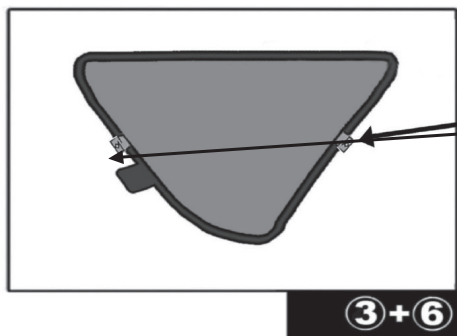

SIDE SHADE INSTALLATION

Installation

HONDA CR-V 5DR

HON-CRV-5-C

QUARTER LIGHT SHADE INSTALLATION

Installation

HONDA CR-V 5DR

HON-CRV-5-C