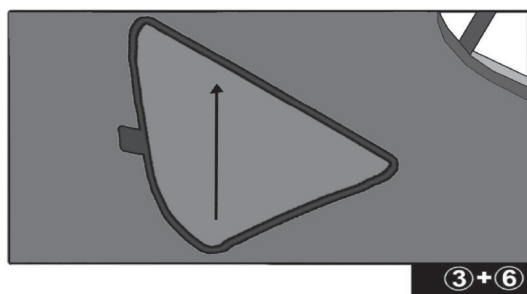

SIDE SHADE INSTALLATION

Installation

HONDA CR-V 5DR

HON-CRV-5-C

QUARTER LIGHT SHADE INSTALLATION

Installation

HONDA CR-V 5DR

HON-CRV-5-C