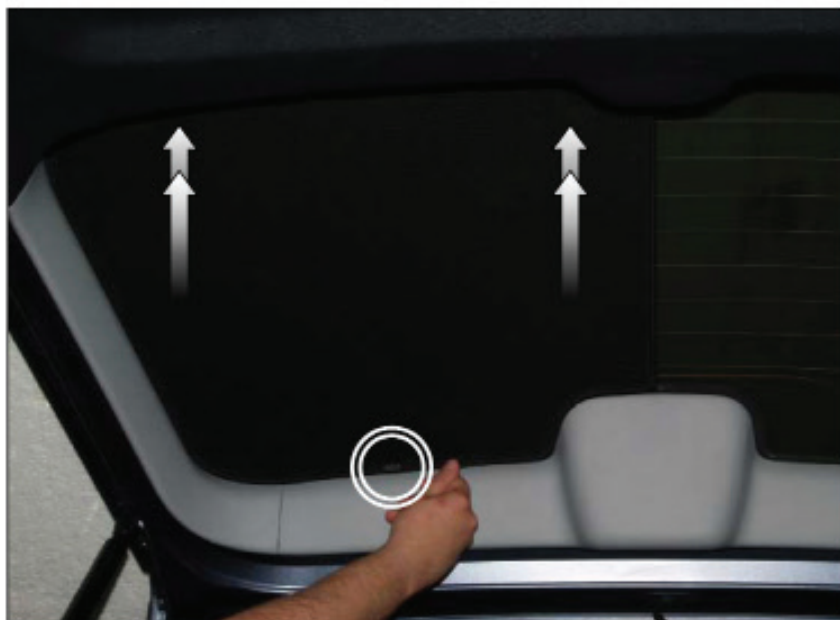

HON-CRV-5-B

REAR SHADE INSTALLATION

Installation

HONDA CR-V 5DR

HON-CRV-5-B

REAR SHADE INSTALLATION

Installation

HONDA CR-V 5DR