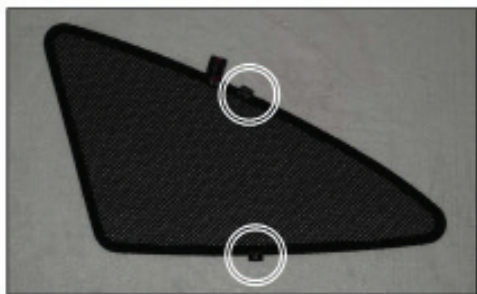

LOAD AREA SHADE INSTALLATION