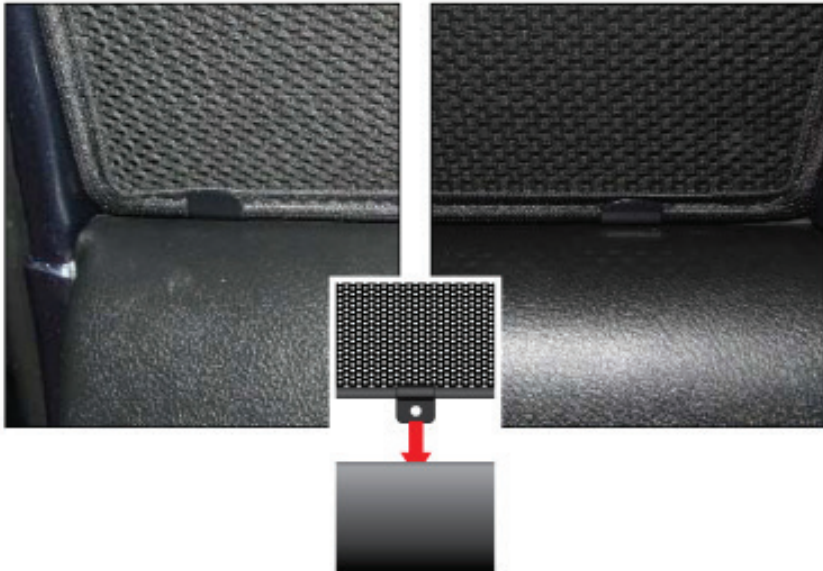

Installation

HONDA CR-V 5DR

HON-CRV-5-B

SIDE SHADE INSTALLATION

Installation

HONDA CR-V 5DR

HON-CRV-5-B

SIDE SHADE INSTALLATION