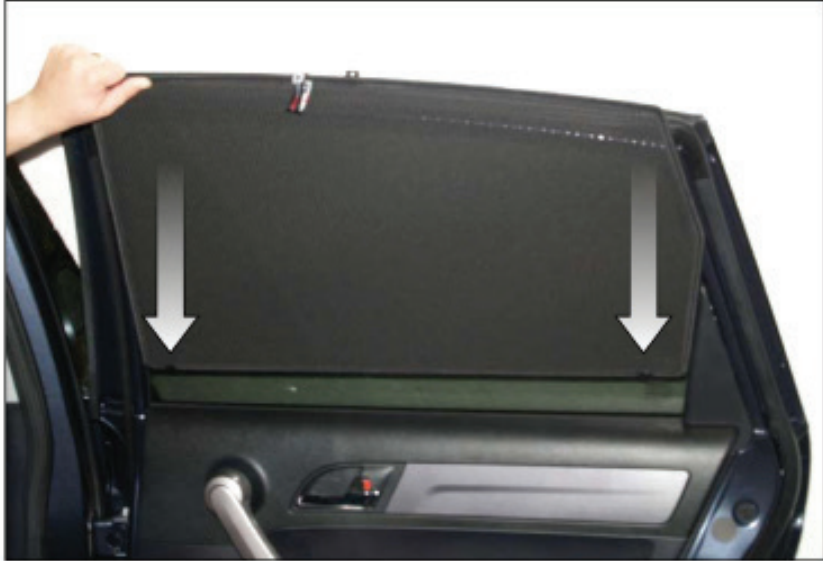

Installation

HONDA CR-V 5DR

HON-CRV-5-B

SIDE SHADE INSTALLATION

Installation

HONDA CR-V 5DR

HON-CRV-5-B

SIDE SHADE INSTALLATION