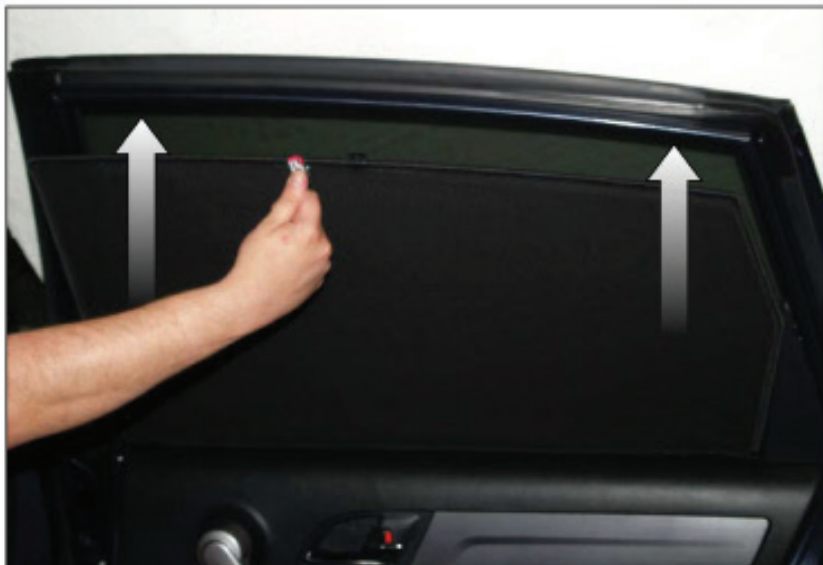

SIDE SHADE INSTALLATION