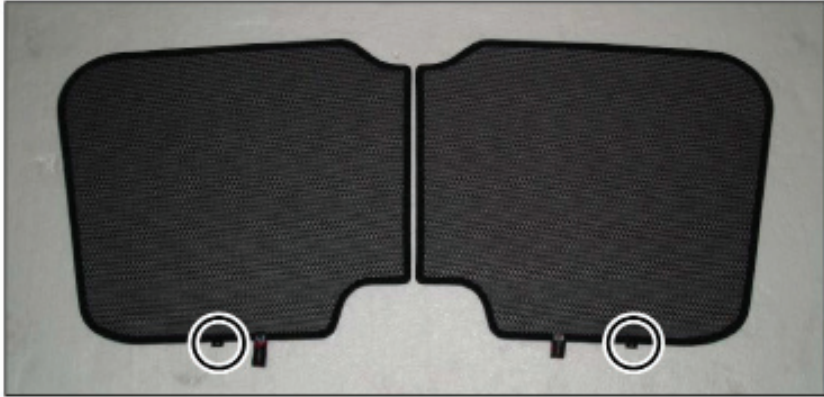

REAR SHADE INSTALLATION