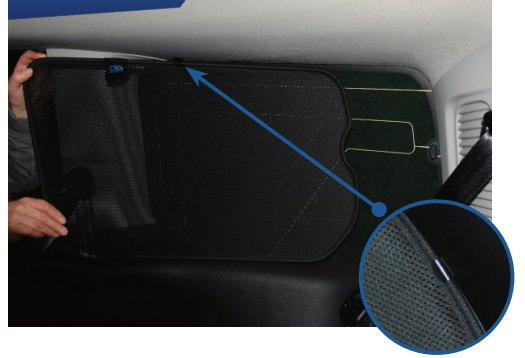

INSERT CLIPS INSIDE WEATHERSTRIP

STEP #4

ENSURE SECURELY FITTED IN PLACE

CAR
SHADES

Quarter Light Shade Installation

FORD TOURNEO CONNECT 5DR
FOR-TRAC-5-A

COMPONENTS NEEDED:

STEP #1

ATTACH CLIPS ON SHADE EDGES

STEP #2

INSERT CLIPS BEHIND INTERIOR TRIM

STEP #3

ENSURE SECURELY FITTED IN PLACE

Rear Shade Installation

FORD TOURNEO CONNECT 5DR
FOR-TRAC-5-A

COMPONENTS NEEDED: