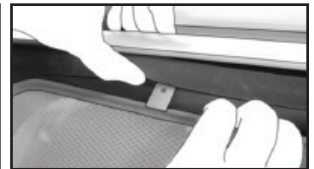

STEP #3

INSERT CLIPS INSIDE WEATHERSTRIP