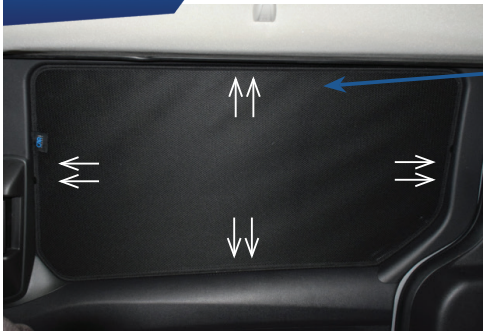

Side Shade Installation

FORD TOURNEO CONNECT 5DR
FOR-TRAC-5-A

COMPONENTS NEEDED:

STEP #1

ATTACH CLIPS ON SHADE EDGES

STEP #2

POSITION THE SIDE SHADE

STEP #3

INSERT CLIPS INSIDE WEATHERSTRIP

STEP #4

ENSURE SECURELY FITTED IN PLACE

CAR
SHADES

Quarter Light Shade Installation

FORD TOURNEO CONNECT 5DR
FOR-TRAC-5-A

COMPONENTS NEEDED:

STEP #1

ATTACH CLIPS ON SHADE EDGES

STEP #2

INSERT CLIPS BEHIND INTERIOR TRIM

STEP #3

ENSURE SECURELY FITTED IN PLACE

Rear Shade Installation

FORD TOURNEO CONNECT 5DR
FOR-TRAC-5-A

COMPONENTS NEEDED: