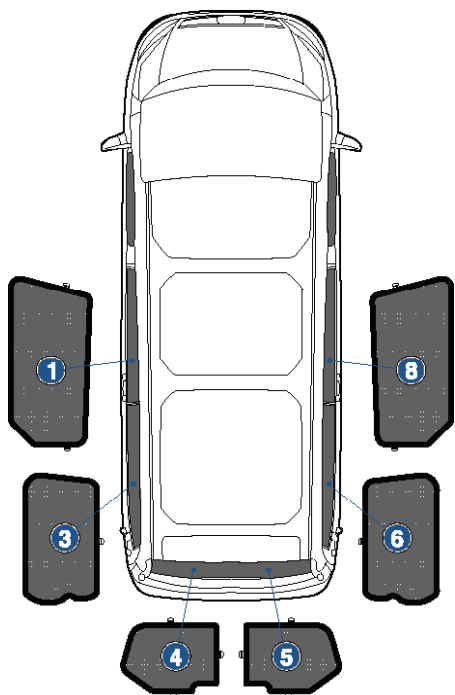

Installation Manual

FORD TOURNEO CONNECT 5DR
FOR-TRAC-5-A

COMPONENTS INCLUDED

SHADES

FIXING CLIPS

CL-M02 x 4

CL-M12 x 6

CL-M14 x 1

Side Shade Installation

FORD TOURNEO CONNECT 5DR
FOR-TRAC-5-A

COMPONENTS NEEDED:

STEP #1

ATTACH CLIPS ON SHADE EDGES

STEP #2

POSITION THE SIDE SHADE

STEP #3

INSERT CLIPS INSIDE WEATHERSTRIP

STEP #4

ENSURE SECURELY FITTED IN PLACE

CAR
SHADES

Quarter Light Shade Installation

FORD TOURNEO CONNECT 5DR
FOR-TRAC-5-A

COMPONENTS NEEDED:

STEP #1

ATTACH CLIPS ON SHADE EDGES

STEP #2

INSERT CLIPS BEHIND INTERIOR TRIM

STEP #3

ENSURE SECURELY FITTED IN PLACE

Rear Shade Installation

FORD TOURNEO CONNECT 5DR
FOR-TRAC-5-A

COMPONENTS NEEDED: