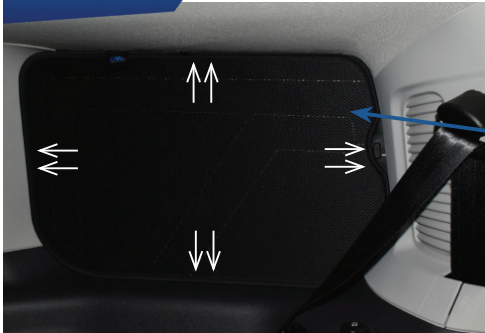

INSERT CLIPS INSIDE WEATHERSTRIP

STEP #4

ENSURE SECURELY FITTED IN PLACE

CAR
SHADES

Quarter Light Shade Installation

FORD TOURNEO CONNECT 5DR
FOR-TRAC-5-A

COMPONENTS NEEDED:

STEP #1

ATTACH CLIPS ON SHADE EDGES

STEP #2

INSERT CLIPS BEHIND INTERIOR TRIM

STEP #3

ENSURE SECURELY FITTED IN PLACE

Rear Shade Installation

FORD TOURNEO CONNECT 5DR
FOR-TRAC-5-A

COMPONENTS NEEDED:

STEP #1

ATTACH CLIPS ON SHADE EDGES

STEP #2

POSITION THE REAR SHADE

STEP #3

INSERT CLIPS BEHIND INTERIOR TRIM

STEP #4

REPEAT THE PROCESS ON OTHER SHADE