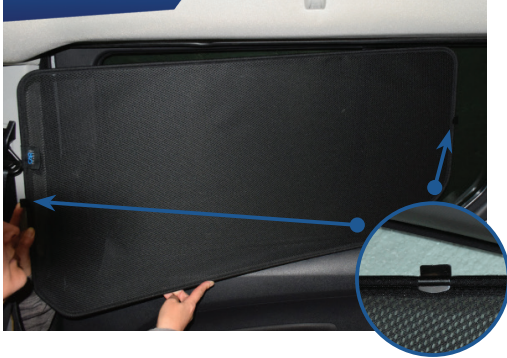

Side Shade Installation

FORD TOURNEO CONNECT 5DR
FOR-TRAC-5-A

COMPONENTS NEEDED:

STEP #1

ATTACH CLIPS ON SHADE EDGES

STEP #2

POSITION THE SIDE SHADE

STEP #3

INSERT CLIPS INSIDE WEATHERSTRIP

STEP #4

ENSURE SECURELY FITTED IN PLACE

CAR
SHADES

Quarter Light Shade Installation

FORD TOURNEO CONNECT 5DR
FOR-TRAC-5-A

COMPONENTS NEEDED:

STEP #1