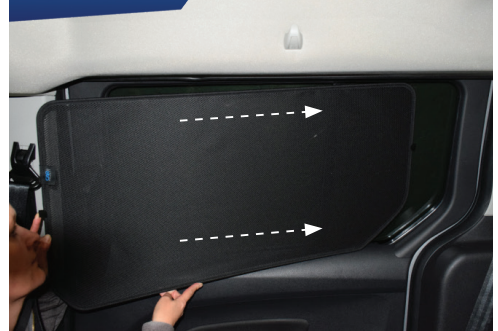

Side Shade Installation

FORD TOURNEO CONNECT 5DR
FOR-TRAC-5-A

COMPONENTS NEEDED:

STEP #1

ATTACH CLIPS ON SHADE EDGES

STEP #2

POSITION THE SIDE SHADE

STEP #3

INSERT CLIPS INSIDE WEATHERSTRIP

STEP #4

ENSURE SECURELY FITTED IN PLACE

CAR
SHADES

Quarter Light Shade Installation

FORD TOURNEO CONNECT 5DR
FOR-TRAC-5-A

COMPONENTS NEEDED:

STEP #1