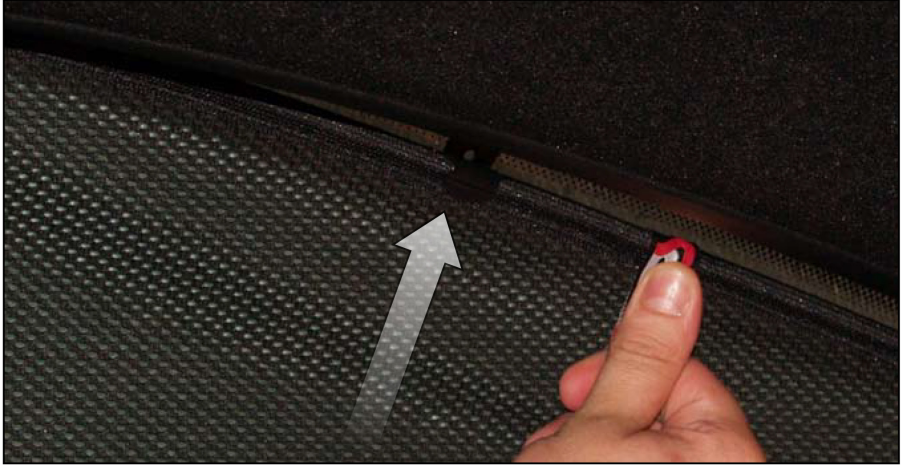

Installation

FORD FOCUS 3DR

FOR-FOCU-3-B

SIDE SHADE INSTALLATION

X2