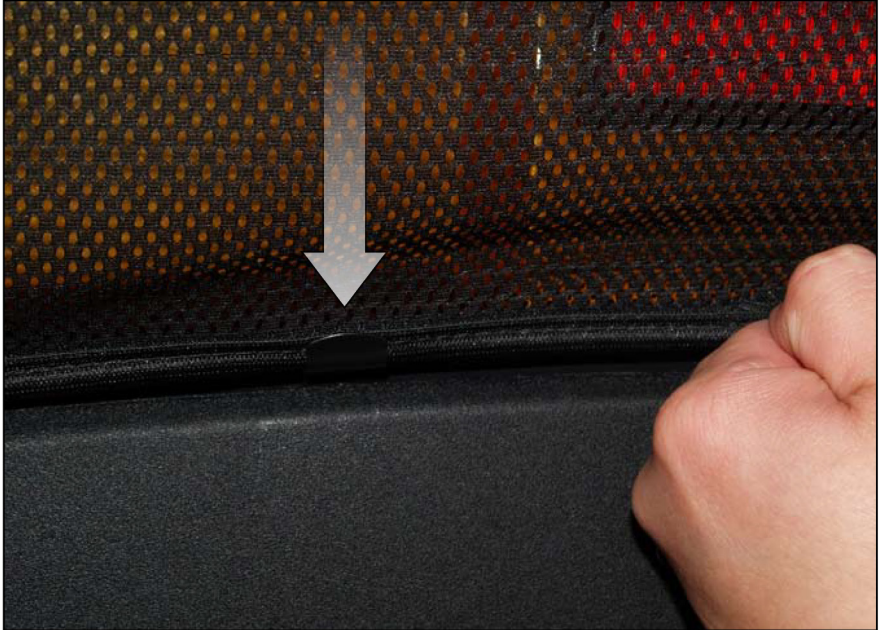

Installation

FORD FOCUS 3DR

FOR-FOCU-3-B

REAR SHADE INSTALLATION