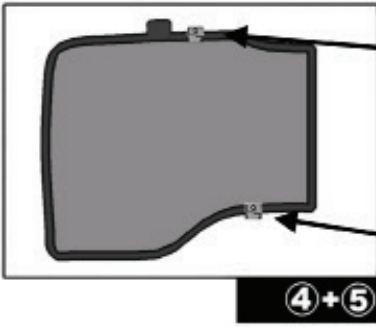

Installation

FIAT DOBLO 5DR

FIA-DOBL-5-B

REAR SHADE INSTALLATION