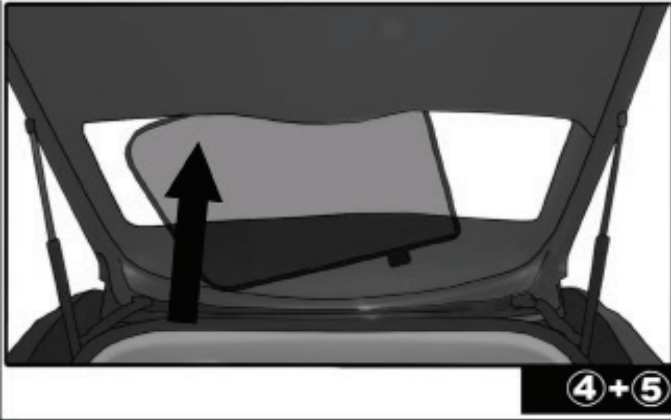

Installation

FIAT DOBLO 5DR

FIA-DOBL-5-B

REAR SHADE INSTALLATION