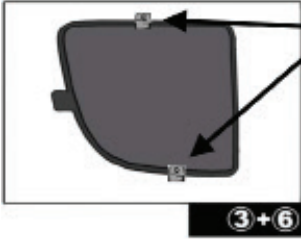

FIA-DOBL-5-B

SIDE SHADE INSTALLATION

Installation

FIAT DOBLO 5DR

FIA-DOBL-5-B

QUARTER LIGHT SHADE INSTALLATION

Installation

FIAT DOBLO 5DR