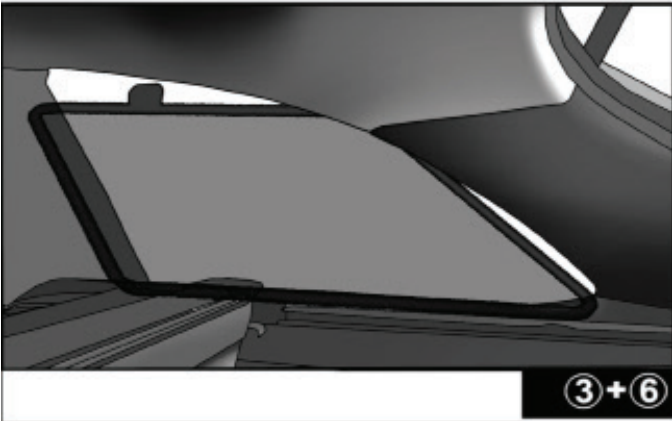

FIA-DOBL-5-B

SIDE SHADE INSTALLATION

Installation

FIAT DOBLO 5DR

FIA-DOBL-5-B

QUARTER LIGHT SHADE INSTALLATION

Installation

FIAT DOBLO 5DR