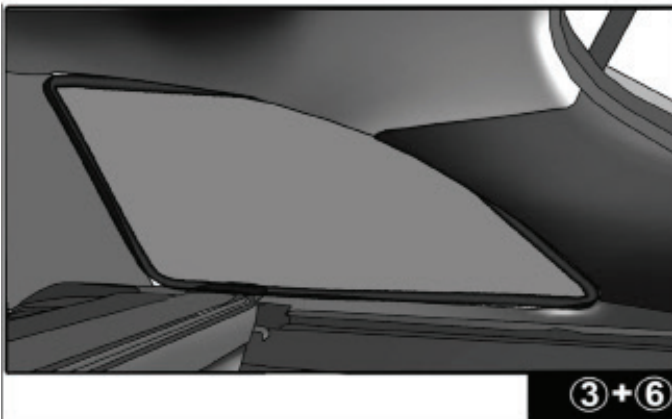

FIA-DOBL-5-B

SIDE SHADE INSTALLATION

Installation

FIAT DOBLO 5DR

FIA-DOBL-5-B

QUARTER LIGHT SHADE INSTALLATION

Installation

FIAT DOBLO 5DR