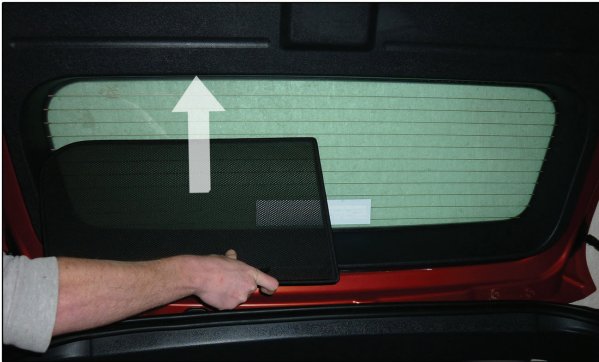

TAILGATE SHADE INSTALLATION