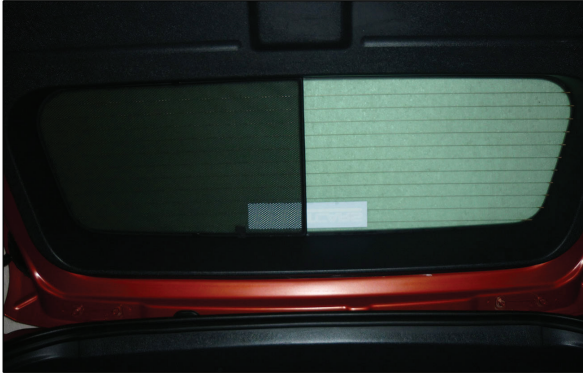

DOD-NITR-5-A

SIDE SHADE INSTALLATION

X2

Installation

DODGE NITRO 5DR

DOD-NITR-5-A

PORT SHADE INSTALLATION

Installation

DODGE NITRO 5DR

DOD-NITR-5-A

TAILGATE SHADE INSTALLATION

Installation

DODGE NITRO 5DR

DOD-NITR-5-A

TAILGATE SHADE INSTALLATION

x2