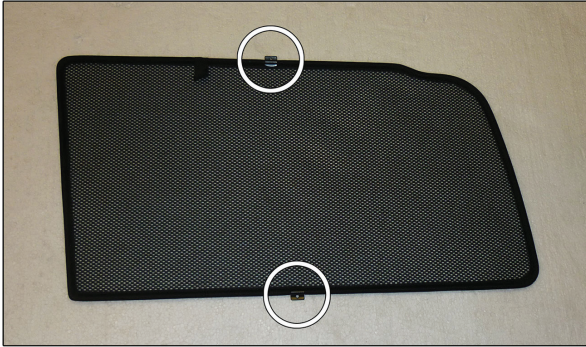

CL-P02 x 2

CL-W01 x 1

Installation

DODGE NITRO 5DR

DOD-NITR-5-A

SIDE SHADE INSTALLATION

Installation

DODGE NITRO 5DR

DOD-NITR-5-A

SIDE SHADE INSTALLATION

X2

Installation

DODGE NITRO 5DR

DOD-NITR-5-A

PORT SHADE INSTALLATION

Installation

DODGE NITRO 5DR

DOD-NITR-5-A

TAILGATE SHADE INSTALLATION

Installation

DODGE NITRO 5DR

DOD-NITR-5-A

TAILGATE SHADE INSTALLATION

x2