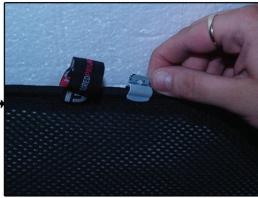

DOD-NITR-5-A

SIDE SHADE INSTALLATION

X2

Installation

DODGE NITRO 5DR

DOD-NITR-5-A

PORT SHADE INSTALLATION

Installation

DODGE NITRO 5DR

DOD-NITR-5-A

TAILGATE SHADE INSTALLATION

Installation

DODGE NITRO 5DR

DOD-NITR-5-A

TAILGATE SHADE INSTALLATION

x2