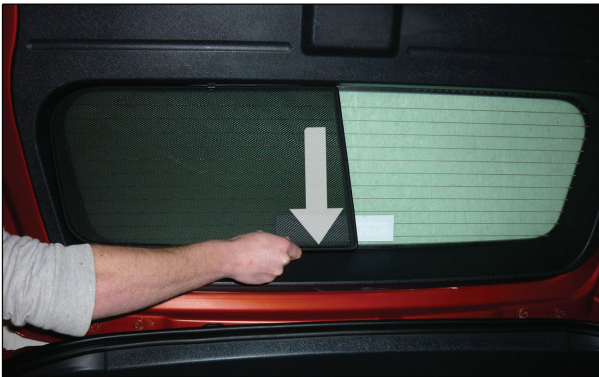

TAILGATE SHADE INSTALLATION