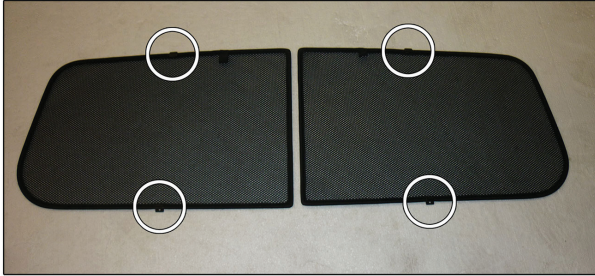

CL-P02 x 2

CL-W01 x 1

Installation

DODGE NITRO 5DR

DOD-NITR-5-A

SIDE SHADE INSTALLATION

Installation

DODGE NITRO 5DR

DOD-NITR-5-A

SIDE SHADE INSTALLATION

X2

Installation

DODGE NITRO 5DR

DOD-NITR-5-A

PORT SHADE INSTALLATION

Installation

DODGE NITRO 5DR

DOD-NITR-5-A

TAILGATE SHADE INSTALLATION

Installation

DODGE NITRO 5DR

DOD-NITR-5-A

TAILGATE SHADE INSTALLATION

x2