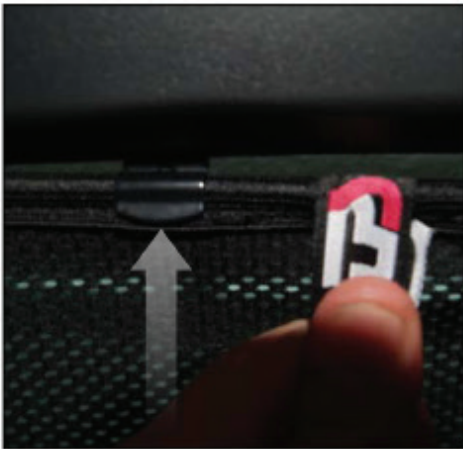

SIDE SHADE INSTALLATION