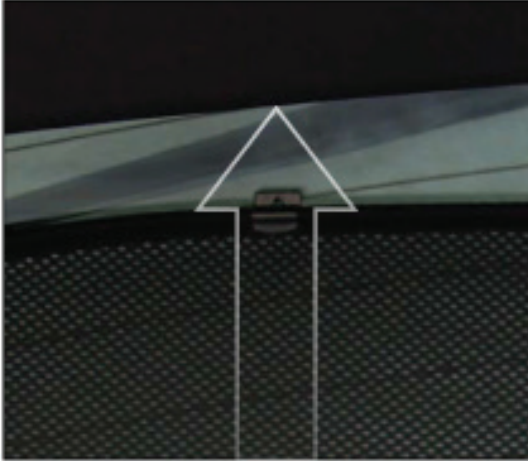

REAR SHADE INSTALLATION