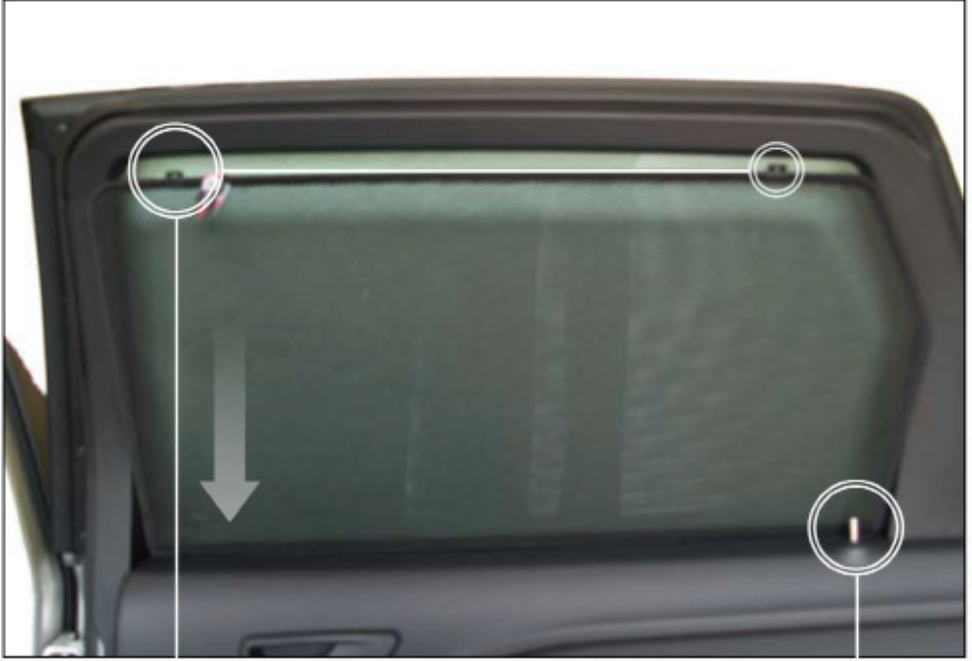

SIDE SHADE INSTALLATION