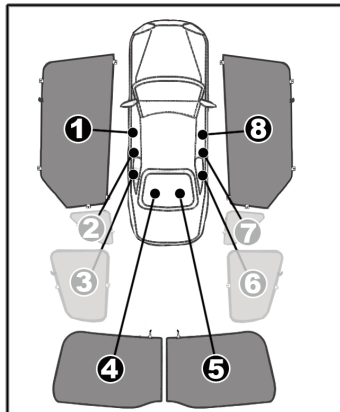

INSTALLATION INSTRUCTIONS

DACIA SANDERO 5DR

DAC-SAND-5-A

COMPONENTS INCLUDED

SHADES

FIXING CLIPS

SIDE SHADE INSTALLATION

1+8