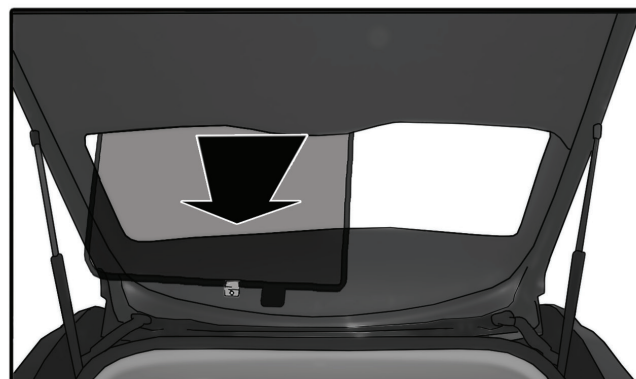

INSTALLATION INSTRUCTIONS

DACIA SANDERO 5DR

DAC-SAND-5-A

COMPONENTS INCLUDED

SHADES

FIXING CLIPS

SIDE SHADE INSTALLATION

1+8

1+8

1+8

REAR SHADE INSTALLATION

CL-M02

④+⑤

④+⑤

④+⑤

REAR SHADE INSTALLATION