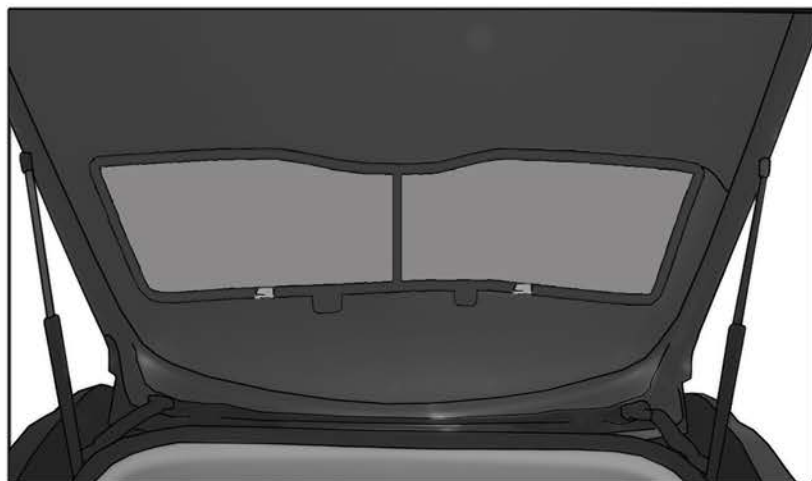

INSTALLATION INSTRUCTIONS

DECIA DUSTER

DE-DUST-5-A

COMPONENTS INCLUDED

SHADES

FIXING CLIPS

SIDE SHADE INSTALLATION

SIDE PORT INSTALLATION

REAR SHADE INSTALLATION

④+⑤

④+⑤

④+⑤

REAR SHADE INSTALLATION

④+⑤