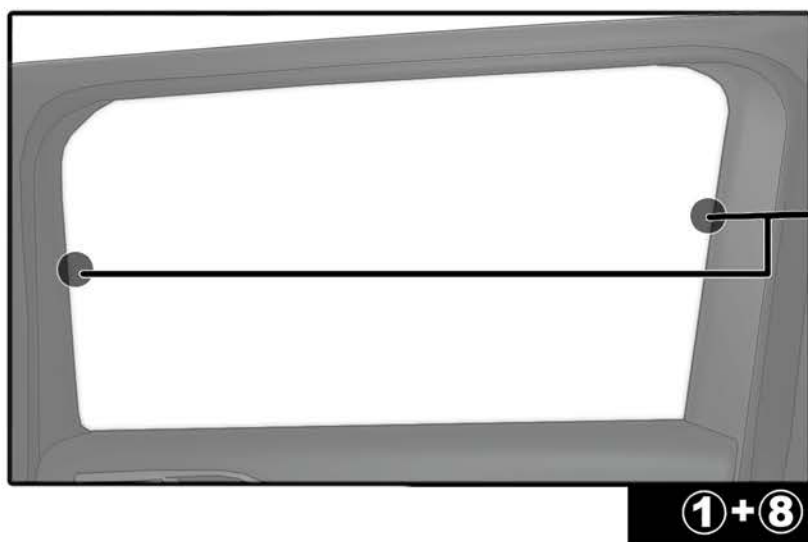

INSTALLATION INSTRUCTIONS

DECIA DUSTER

DE-DUST-5-A

COMPONENTS INCLUDED

SHADES

FIXING CLIPS

SIDE SHADE INSTALLATION

SIDE PORT INSTALLATION