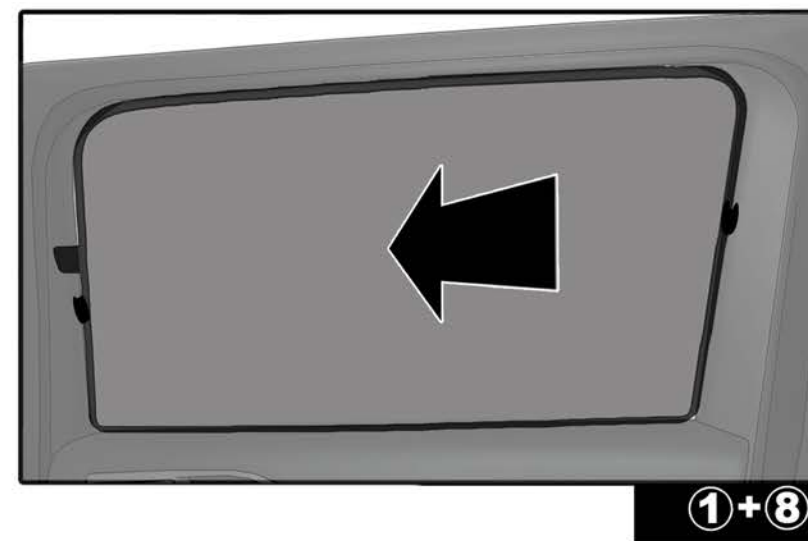

INSTALLATION INSTRUCTIONS

DECIA DUSTER

DE-DUST-5-A

COMPONENTS INCLUDED

SHADES

FIXING CLIPS

SIDE SHADE INSTALLATION

SIDE PORT INSTALLATION