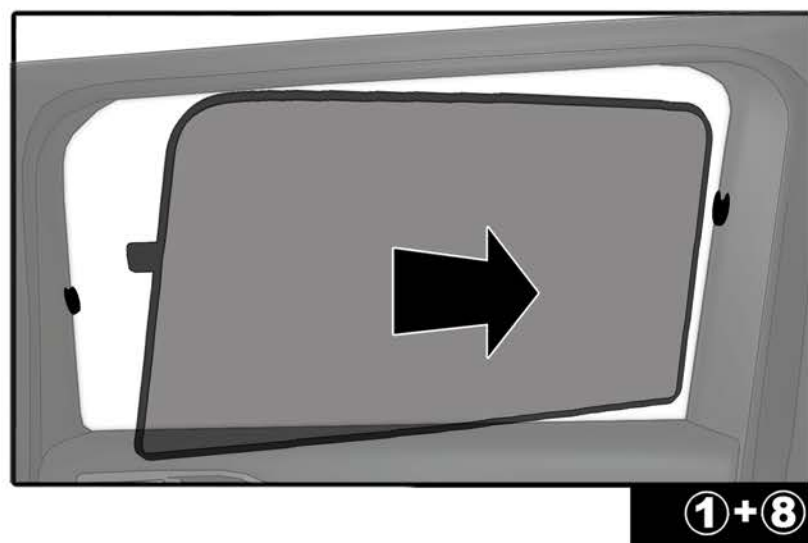

INSTALLATION INSTRUCTIONS

DECIA DUSTER

DE-DUST-5-A

COMPONENTS INCLUDED

SHADES

FIXING CLIPS

SIDE SHADE INSTALLATION

SIDE PORT INSTALLATION