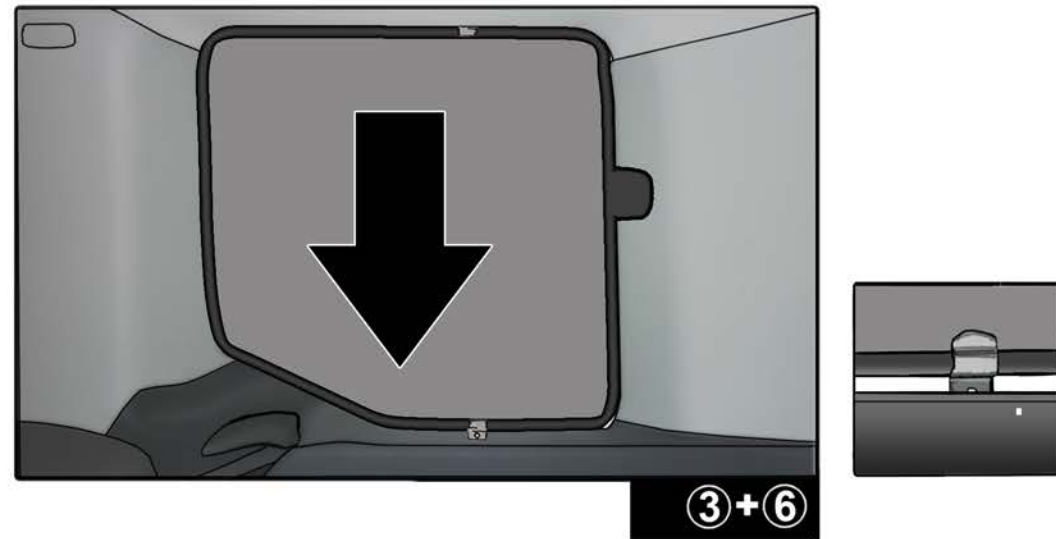

INSTALLATION INSTRUCTIONS

DECIA DUSTER

DE-DUST-5-A

COMPONENTS INCLUDED

SHADES

FIXING CLIPS

SIDE SHADE INSTALLATION

SIDE PORT INSTALLATION