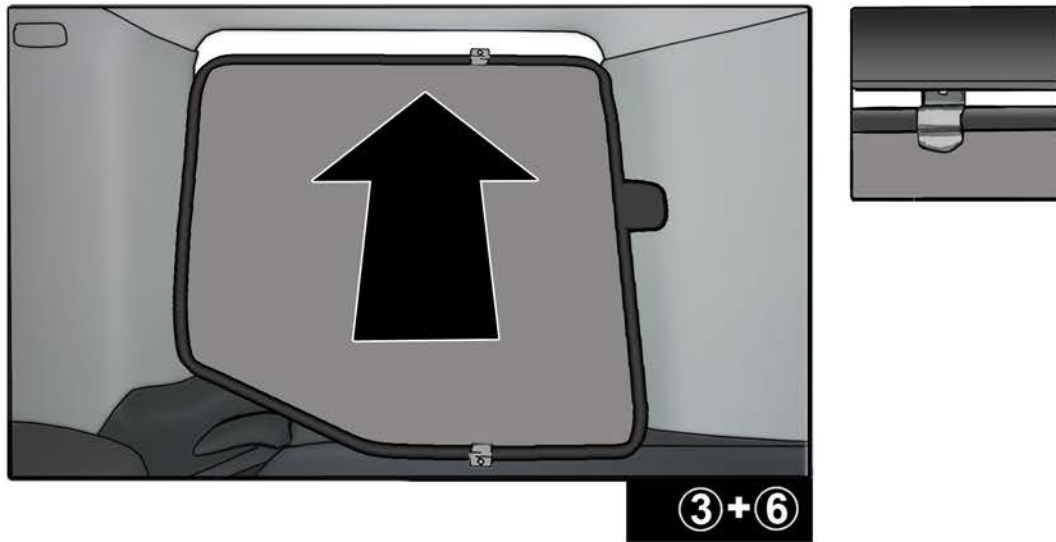

INSTALLATION INSTRUCTIONS

DECIA DUSTER

DE-DUST-5-A

COMPONENTS INCLUDED

SHADES

FIXING CLIPS

SIDE SHADE INSTALLATION

SIDE PORT INSTALLATION