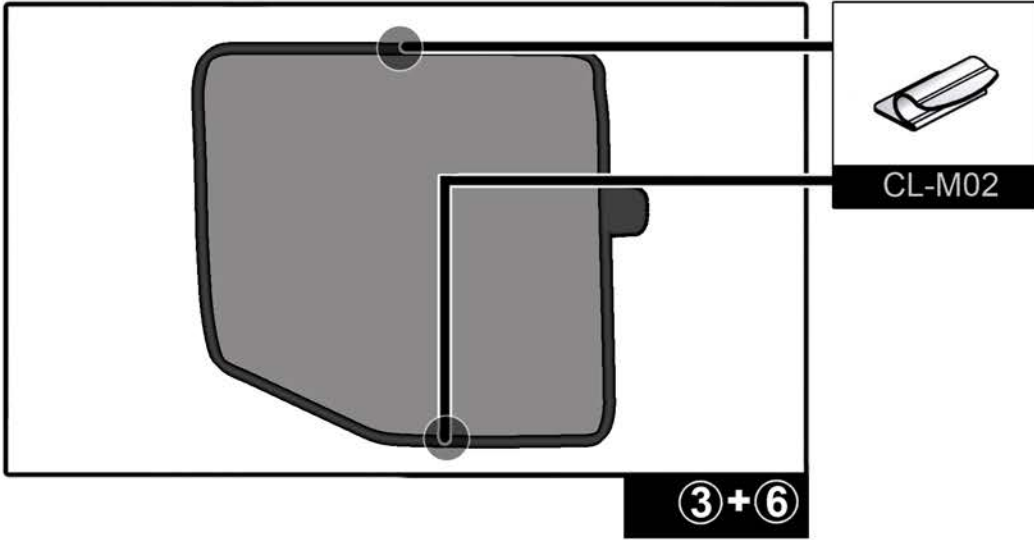

INSTALLATION INSTRUCTIONS

DECIA DUSTER

DE-DUST-5-A

COMPONENTS INCLUDED

SHADES

FIXING CLIPS

SIDE SHADE INSTALLATION

SIDE PORT INSTALLATION