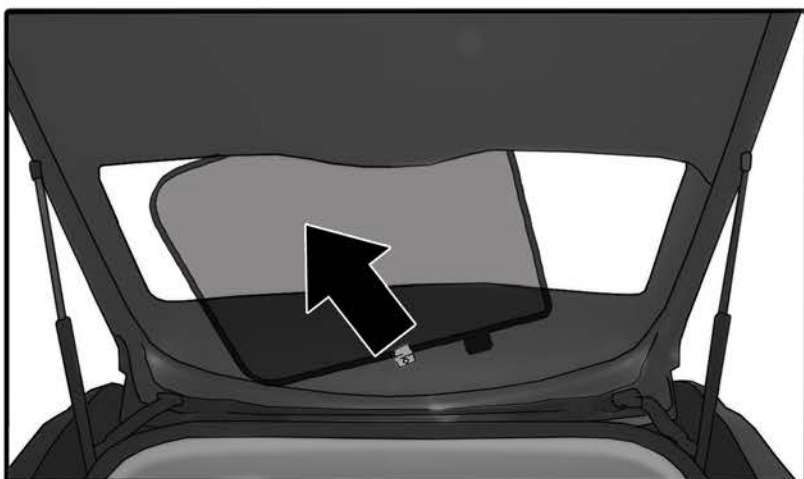

REAR SHADE INSTALLATION

④+⑤

④+⑤

④+⑤