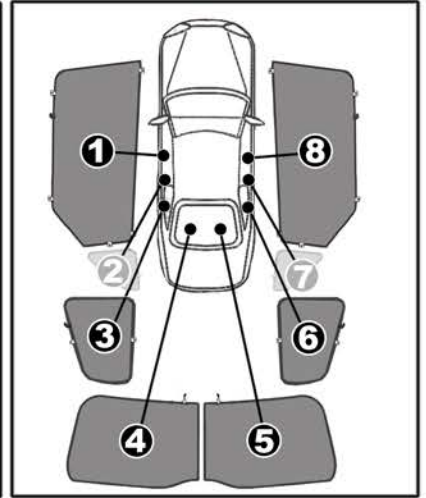

INSTALLATION INSTRUCTIONS

DECIA DUSTER

DE-DUST-5-A

COMPONENTS INCLUDED

SHADES

FIXING CLIPS

SIDE SHADE INSTALLATION

SIDE PORT INSTALLATION