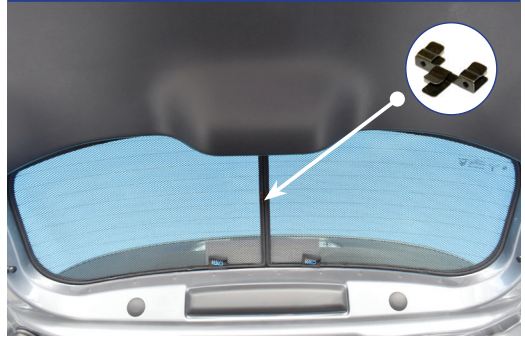

CL-M14 x 1

Tailgate Shade Installation

STEP 1

STEP 2

STEP 3

STEP 4

STEP 5

STEP 6

Installation

CITROEN C3 AIRCROSS 5DR
CIT-C3AC-5-A

Tailgate Shade Installation

STEP 7

Repeat this whole process for the other side.

STEP 8

STEP 9

STEP 10