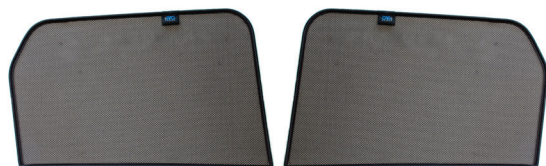

Installation Manual

CITROEN C3 AIRCROSS 5DR
CIT-C3AC-5-A

Shades

Side Shades

Port Shades

Tailgate Shades

Fixing Clips

CL-M12 x 6

CL-M02 x 8

CL-M14 x 1

Installation

CITROEN C3 AIRCROSS 5DR
CIT-C3AC-5-A

Components Needed

Side Shades

CL-M12 x 4

Side Shade Installation