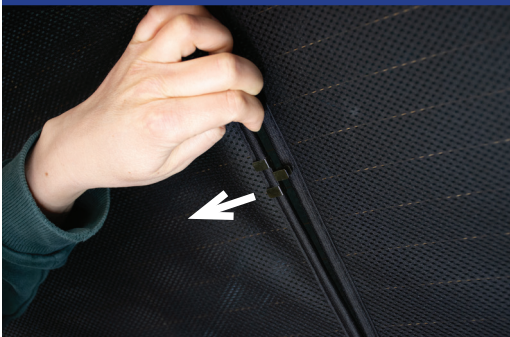

Installation

CITROEN C3 AIRCROSS 5DR
CIT-C3AC-5-A

Tailgate Shade Installation

STEP 7

Repeat this whole process for the other side.

STEP 8

STEP 9

STEP 10