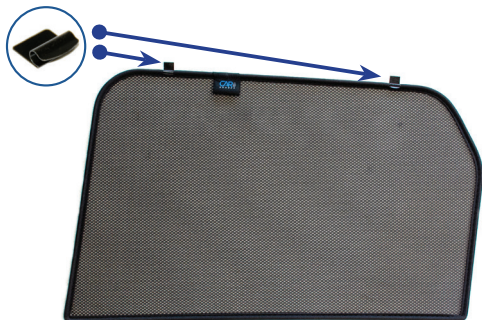

Side Shade Installation

STEP 1