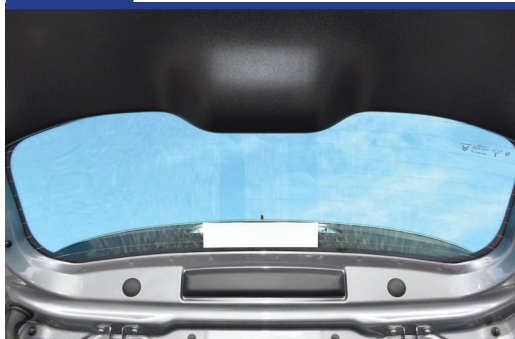

Installation

CITROEN C3 AIRCROSS 5DR
CIT-C3AC-5-A

Components Needed

Tailgate Shade Installation

STEP 1

STEP 2

STEP 3

STEP 4

STEP 5

STEP 6