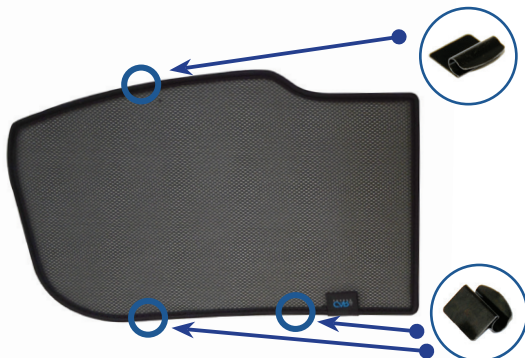

Installation

CITROEN C3 AIRCROSS 5DR
CIT-C3AC-5-A

Components Needed

Tailgate Shade Installation

STEP 1