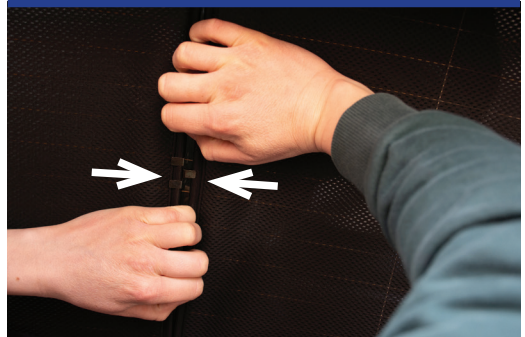

Installation

CITROEN C3 AIRCROSS 5DR
CIT-C3AC-5-A

Tailgate Shade Installation

STEP 7

Repeat this whole process for the other side.

STEP 8

STEP 9

STEP 10