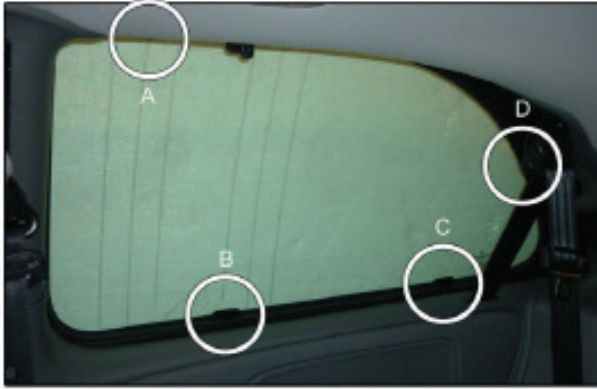

CHRYSLER GRAND VOYAGER 5DR
CHR-GRVO-5-A

SIDE SHADE INSTALLATION

Installation

CHRYSLER GRAND VOYAGER 5DR
CHR-GRVO-5-A

SIDE SHADE INSTALLATION

Installation

CHRYSLER GRAND VOYAGER 5DR
CHR-GRVO-5-A

SIDE SHADE INSTALLATION

x2

Installation

CHRYSLER GRAND VOYAGER 5DR
CHR-GRVO-5-A

PORT SHADE INSTALLATION

Installation

CHRYSLER GRAND VOYAGER 5DR
CHR-GRVO-5-A

PORT SHADE INSTALLATION

Installation