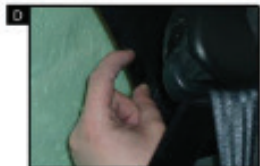

PORT SHADE INSTALLATION