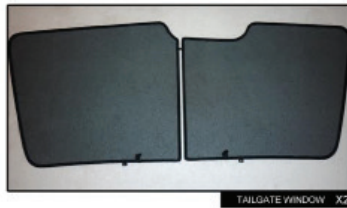

Installation Manual

CHRYSLER GRAND VOYAGER 5DR
CHR-GRVO-5-A

COMPONENTS INCLUDED

CL-M12 x 8

CL-P02 x 8

CL-M14 x 1

CL-W01 x 1

Installation

CHRYSLER GRAND VOYAGER 5DR
CHR-GRVO-5-A

SIDE SHADE INSTALLATION

Installation

CHRYSLER GRAND VOYAGER 5DR
CHR-GRVO-5-A

SIDE SHADE INSTALLATION

Installation

CHRYSLER GRAND VOYAGER 5DR
CHR-GRVO-5-A

SIDE SHADE INSTALLATION