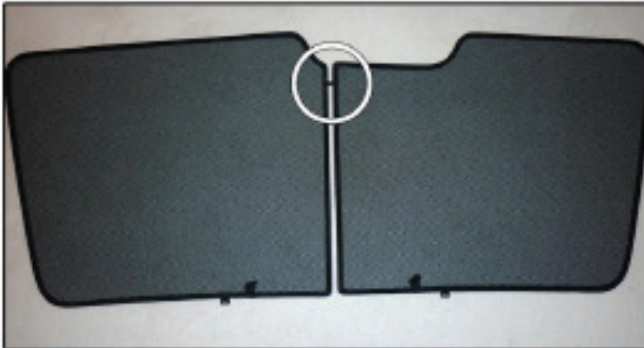

CHRYSLER GRAND VOYAGER 5DR
CHR-GRVO-5-A

PORT SHADE INSTALLATION

Installation

CHRYSLER GRAND VOYAGER 5DR
CHR-GRVO-5-A

TAILGATE SHADE INSTALLATION

Installation

CHRYSLER GRAND VOYAGER 5DR
CHR-GRVO-5-A

TAILGATE SHADE INSTALLATION