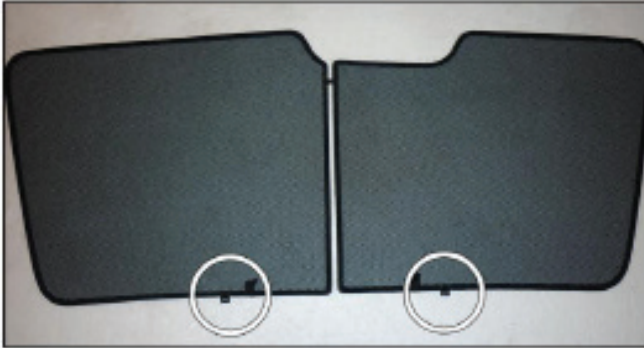

CHRYSLER GRAND VOYAGER 5DR
CHR-GRVO-5-A

PORT SHADE INSTALLATION

Installation

CHRYSLER GRAND VOYAGER 5DR
CHR-GRVO-5-A

TAILGATE SHADE INSTALLATION

Installation

CHRYSLER GRAND VOYAGER 5DR
CHR-GRVO-5-A

TAILGATE SHADE INSTALLATION