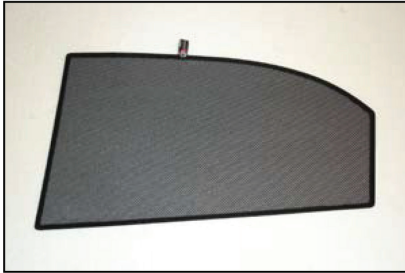

Installation Manual

CHEVROLET LACETTI / NUBIRA 5DR
CHE-LACE-5-A

COMPONENTS INCLUDED

X2

X2

CL-M02 x 4

CL-M10 x 2

CL-M12 x 4

Installation

CHEVROLET LACETTI / NUBIRA 5DR

CHE-LACE-5-A

SIDE SHADE INSTALLATION

X2

X2

Installation

CHEVROLET LACETTI / NUBIRA 5DR