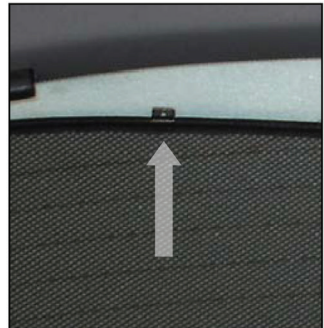

CHE-LACE-5-A

SIDE SHADE INSTALLATION

X2

Installation

CHEVROLET LACETTI / NUBIRA 5DR

CHE-LACE-5-A

REAR SHADE INSTALLATION

X2