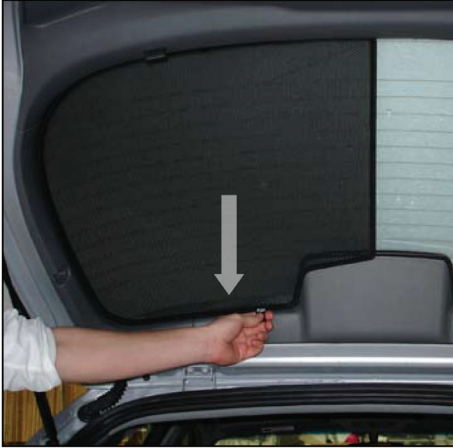

Installation

CHEVROLET LACETTI / NUBIRA 5DR

CHE-LACE-5-A

REAR SHADE INSTALLATION