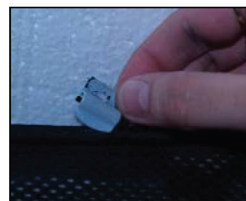

SIDE SHADE INSTALLATION