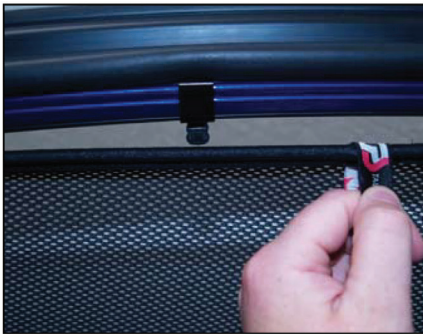

Installation

CHEVROLET LACETTI / NUBIRA 5DR

CHE-LACE-5-A

SIDE SHADE INSTALLATION

X2