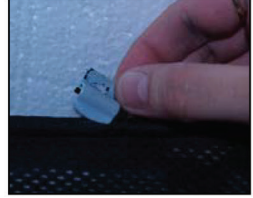

CHE-LACE-5-A

SIDE SHADE INSTALLATION

X2

Installation

CHEVROLET LACETTI / NUBIRA 5DR

CHE-LACE-5-A

REAR SHADE INSTALLATION

X2