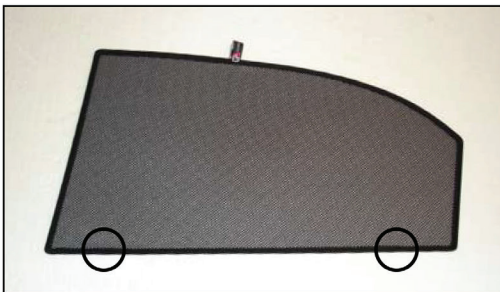

Installation Manual

CHEVROLET LACETTI / NUBIRA 5DR
CHE-LACE-5-A

COMPONENTS INCLUDED

X2

X2

CL-M02 x 4

CL-M10 x 2

CL-M12 x 4

Installation

CHEVROLET LACETTI / NUBIRA 5DR

CHE-LACE-5-A

SIDE SHADE INSTALLATION

X2

X2

Installation

CHEVROLET LACETTI / NUBIRA 5DR