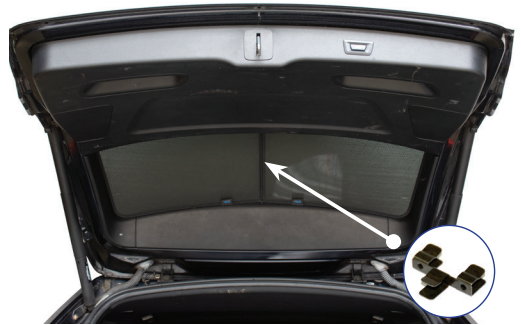

STEP 5

STEP 6

Installation

BMW X3 5DR
BMW-X3-5-B

Tailgate Shade Installation

STEP 7

Repeat this whole process for the other side.

STEP 8