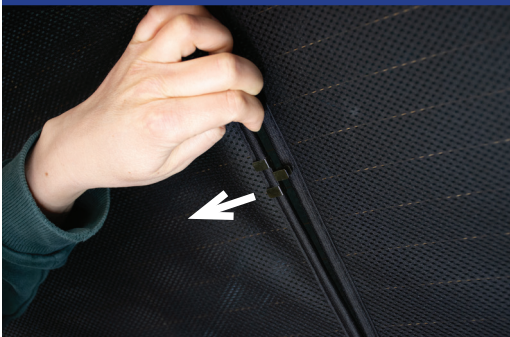

Installation

BMW X3 5DR
BMW-X3-5-B

Tailgate Shade Installation

STEP 7

Repeat this whole process for the other side.

STEP 8

STEP 9

STEP 10

STEP 11