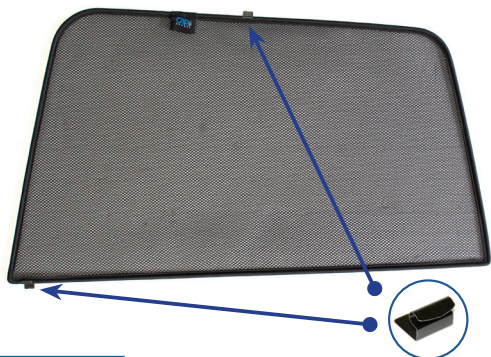

Side Shade Installation

STEP 1