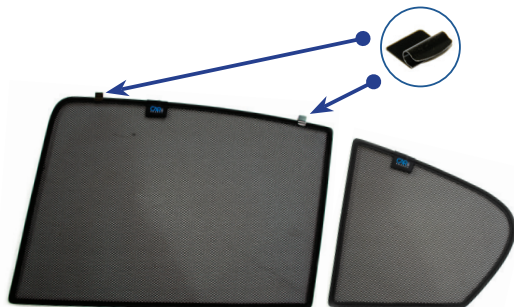

Side Shade Installation

STEP 1