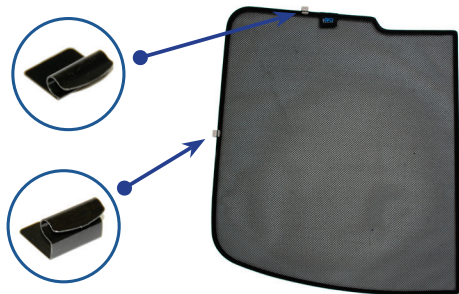

Installation

BMW 5 SERIES 4DR
BMW-5SER-4-C

Components Needed

Tailgate Shade Installation

STEP 1