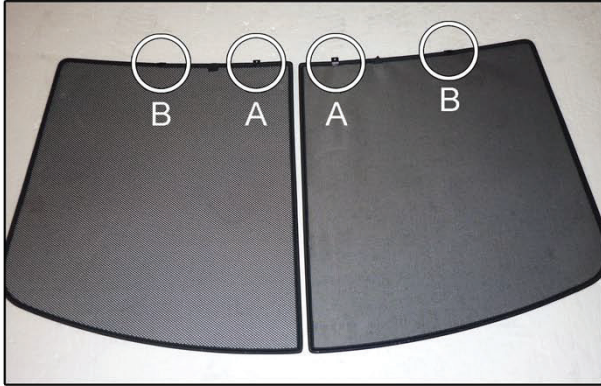

Installation

BMW 5 SERIES 4DR
BMW-5SER-4-B

TAILGATE SHADE INSTALLATION