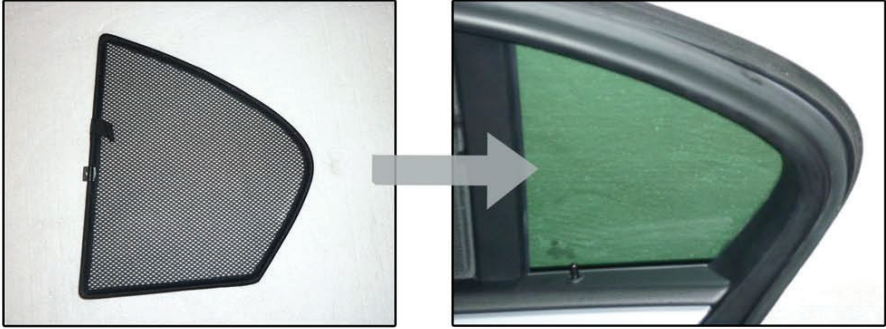

Installation

BMW 5 SERIES 4DR
BMW-5SER-4-B

SMALL SIDE SHADE INSTALLATION

X2