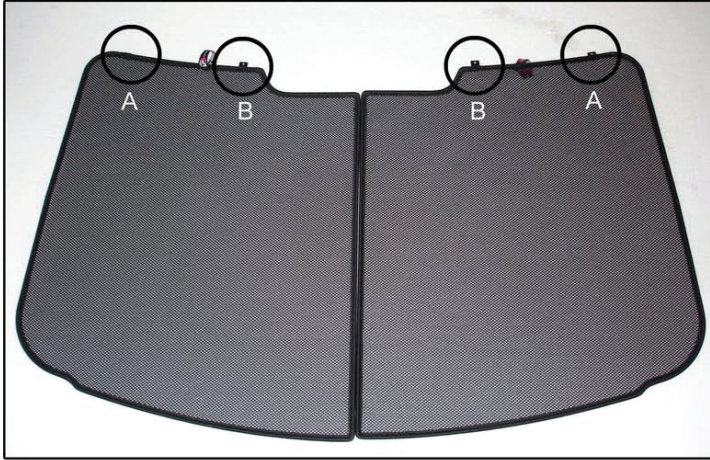

Installation

BMW 3 SERIES 2DR

BMW-3SER-2-B

TAILGATE SHADE INSTALLATION