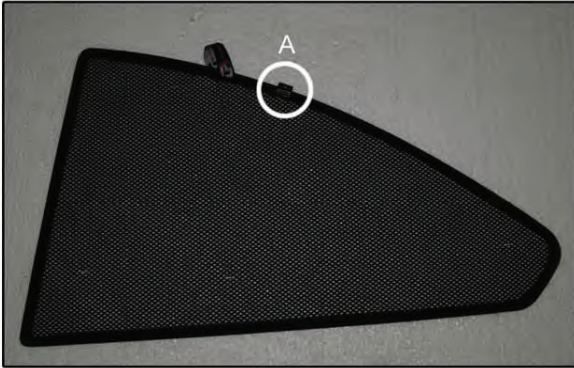

SIDE SHADE INSTALLATION