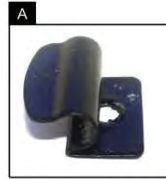

SIDE SHADE INSTALLATION