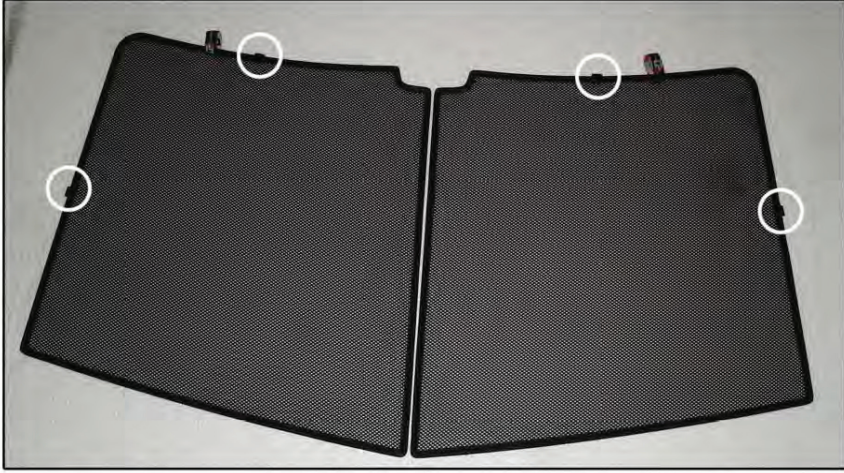

TAILGATE SHADE INSTALLATION