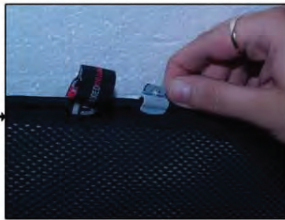

SIDE SHADE INSTALLATION