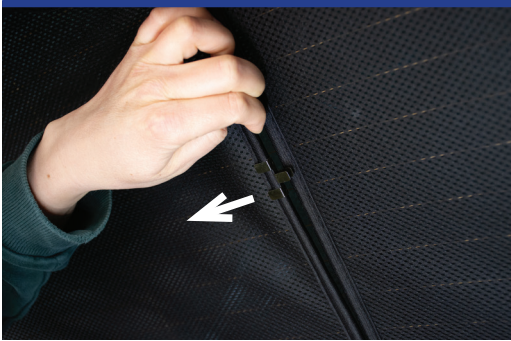

Installation

ALFA ROMEO GIULIA 4DR
AR-GIUL-4-A

Tailgate Shade Installation

STEP 7

Repeat this whole process for the other side.

STEP 8

STEP 9

STEP 10

STEP 11