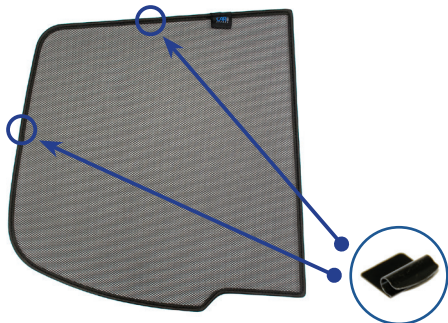

Installation

ALFA ROMEO GIULIA 4DR
AR-GIUL-4-A

Side Shade Installation

STEP 7

STEP 8

STEP 9

Repeat this whole process for the other side.

Installation

ALFA ROMEO GIULIA 4DR
AR-GIUL-4-A

Components Needed

Tailgate Shades

CL-M12 x 4

CL-M14 x 1

Tailgate Shade Installation

STEP 1

STEP 2