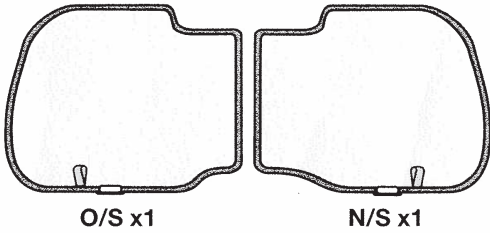

Installation Manual

ALFA ROMEO 147 5DR
AR-147-5-A

COMPONENTS INCLUDED

O/S x1

N/S x1

x 2

FIXING CLIPS

CL-P01 x 6

CL-P02 x 2

CL-W01 x 1

CAR
SHADES

Installation

ALFA ROMEO 147 5DR

AR-147-5-A

INSTALLATION

WARNING: