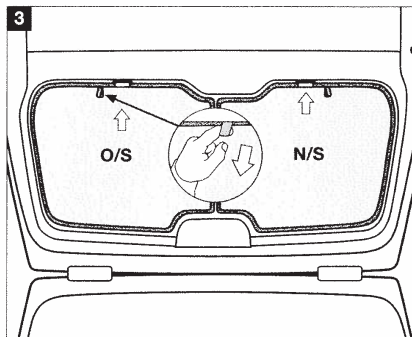

Installation Manual

ALFA ROMEO 147 5DR
AR-147-5-A

COMPONENTS INCLUDED

O/S x1

N/S x1

x 2

FIXING CLIPS

CL-P01 x 6

CL-P02 x 2

CL-W01 x 1

CAR
SHADES

Installation

ALFA ROMEO 147 5DR

AR-147-5-A

INSTALLATION

WARNING:

Read these fitting instructions carefully before you start the installation. Rear passenger windows must not be lowered more than 1/3 whilst the blinds are fitted and the vehicle is in motion. On installation care must be taken not to scratch any paintwork with clips.