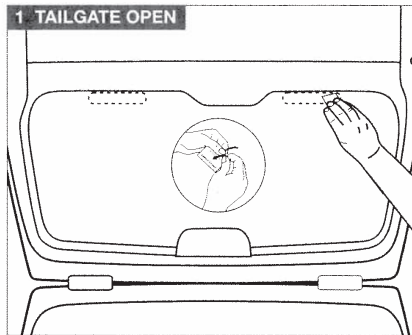

Installation Manual

ALFA ROMEO 147 5DR
AR-147-5-A

COMPONENTS INCLUDED

O/S x1

N/S x1

x 2

FIXING CLIPS

CL-P01 x 6

CL-P02 x 2

CL-W01 x 1

CAR
SHADES

Installation

ALFA ROMEO 147 5DR

AR-147-5-A

INSTALLATION

WARNING:

Read these fitting instructions carefully before you start the installation. Rear passenger windows must not be lowered more than 1/3 whilst the blinds are fitted and the vehicle is in motion. On installation care must be taken not to scratch any paintwork with clips.