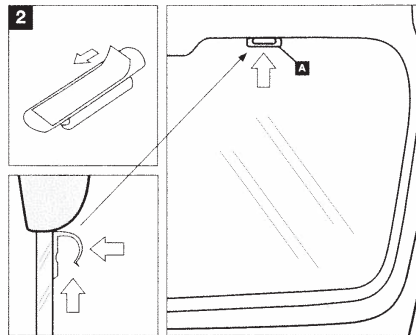

Installation Manual

ALFA ROMEO 147 5DR
AR-147-5-A

COMPONENTS INCLUDED

O/S x1

N/S x1

x 2

FIXING CLIPS

CL-P01 x 6

CL-P02 x 2

CL-W01 x 1

CAR
SHADES

Installation

ALFA ROMEO 147 5DR

AR-147-5-A

INSTALLATION

WARNING:

Read these fitting instructions carefully before you start the installation. Rear passenger windows must not be lowered more than 1/3 whilst the blinds are fitted and the vehicle is in motion. On installation care must be taken not to scratch any paintwork with clips.