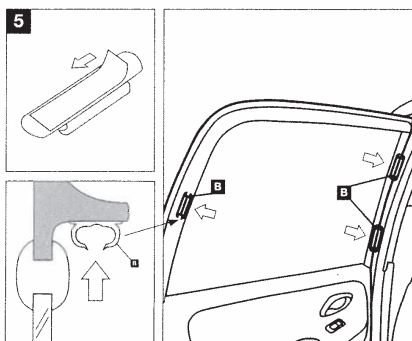

Installation Manual

ALFA ROMEO 147 5DR
AR-147-5-A

COMPONENTS INCLUDED

O/S x1

N/S x1

x 2

FIXING CLIPS

CL-P01 x 6

CL-P02 x 2

CL-W01 x 1

CAR
SHADES

Installation

ALFA ROMEO 147 5DR

AR-147-5-A

INSTALLATION

WARNING:

Read these fitting instructions carefully before you start the installation. Rear passenger windows must not be lowered more than 1/3 whilst the blinds are fitted and the vehicle is in motion. On installation care must be taken not to scratch any paintwork with clips.