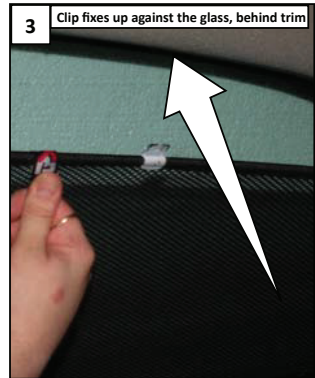

CL-M02 x 2

Installation

ALFA ROMEO 147 3DR

AR-147-3-A

SIDE SHADE INSTALLATION

Installation

ALFA ROMEO 147 3DR

AR-147-3-A