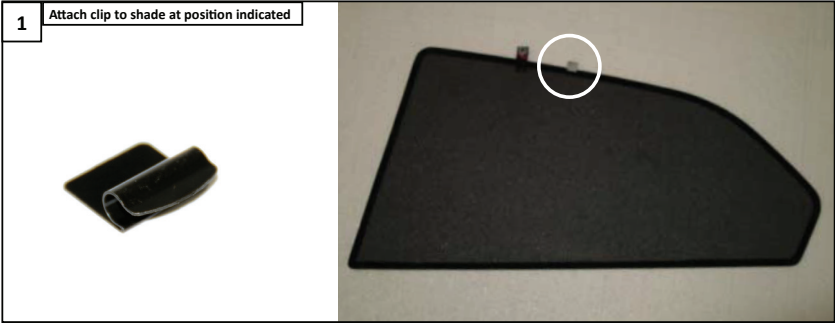

Installation Manual

ALFA ROMEO 147 3DR
AR-147-3-A

COMPONENTS INCLUDED

x 2

x 1

x 1

FIXING CLIPS

CL-M12 x 2

CL-M02 x 2

Installation

ALFA ROMEO 147 3DR

AR-147-3-A

SIDE SHADE INSTALLATION

Installation

ALFA ROMEO 147 3DR

AR-147-3-A